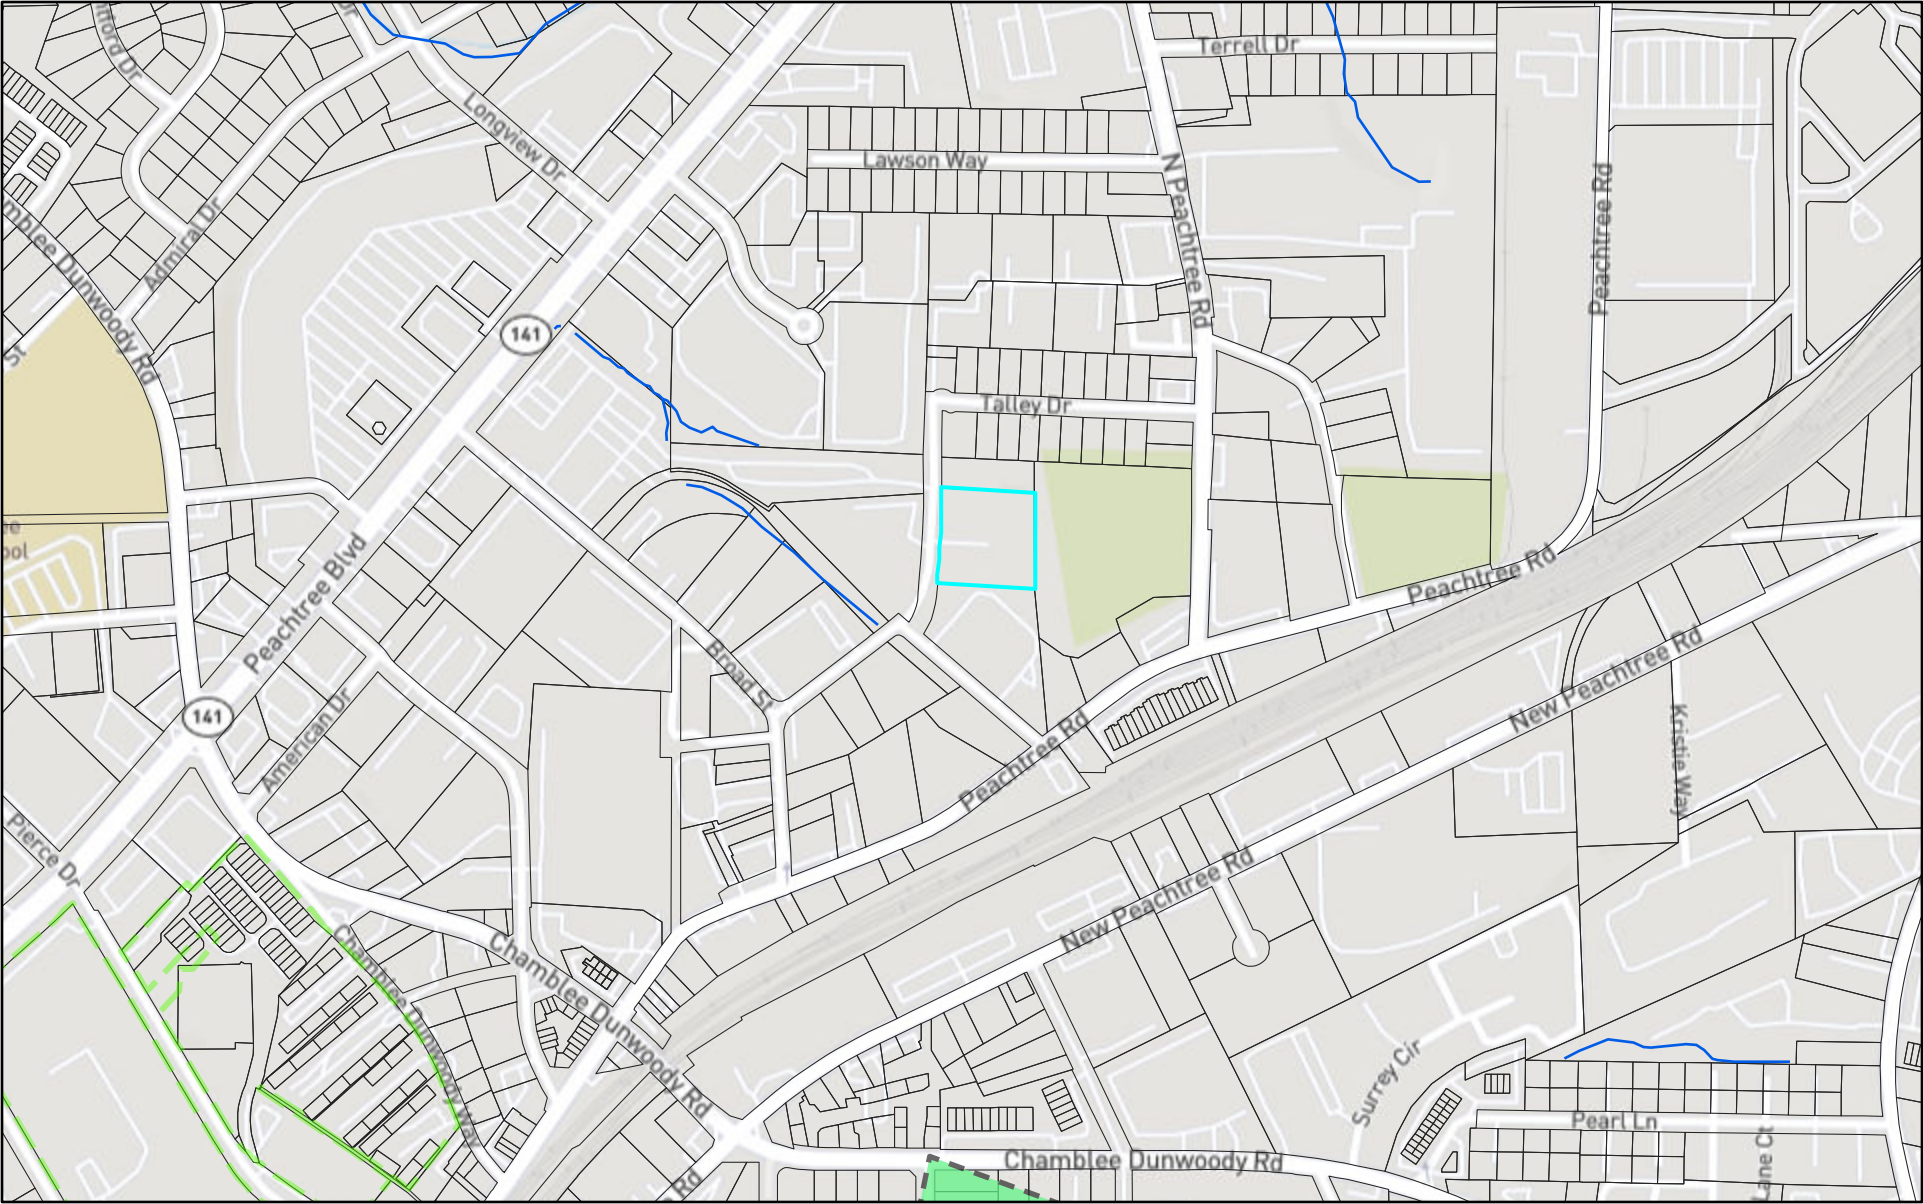

# 2197 Irvindale Dr - Location Map

5/2/2021, 1:42:24 PM

-  Rail Trail Overlay
-  Streams (DeKalb County)
-  Runway Protection Zones
-  DeKalb County Tax Parcels

© OpenStreetMap (and) contributors, CC-BY-SA

# 2197 Irvindale Dr - Zoning Map

5/2/2021, 1:43:31 PM

- Zoning Districts
- NC-2
  - I
  - IT
  - PUD
  - VC
- Streams (DeKalb County)
- DeKalb County Tax Parcels

1:4,514

© OpenStreetMap (and) contributors, CC-BY-SA

# 2197 Irvindale Dr - Aerial Map

5/2/2021, 1:44:38 PM

1:1,128

- Address
- DeKalb County Tax Parcels
- 2020 Aerial Imagery
- Red: Band\_1
- Green: Band\_2
- Blue: Band\_3

© OpenStreetMap (and) contributors, CC-BY-SA