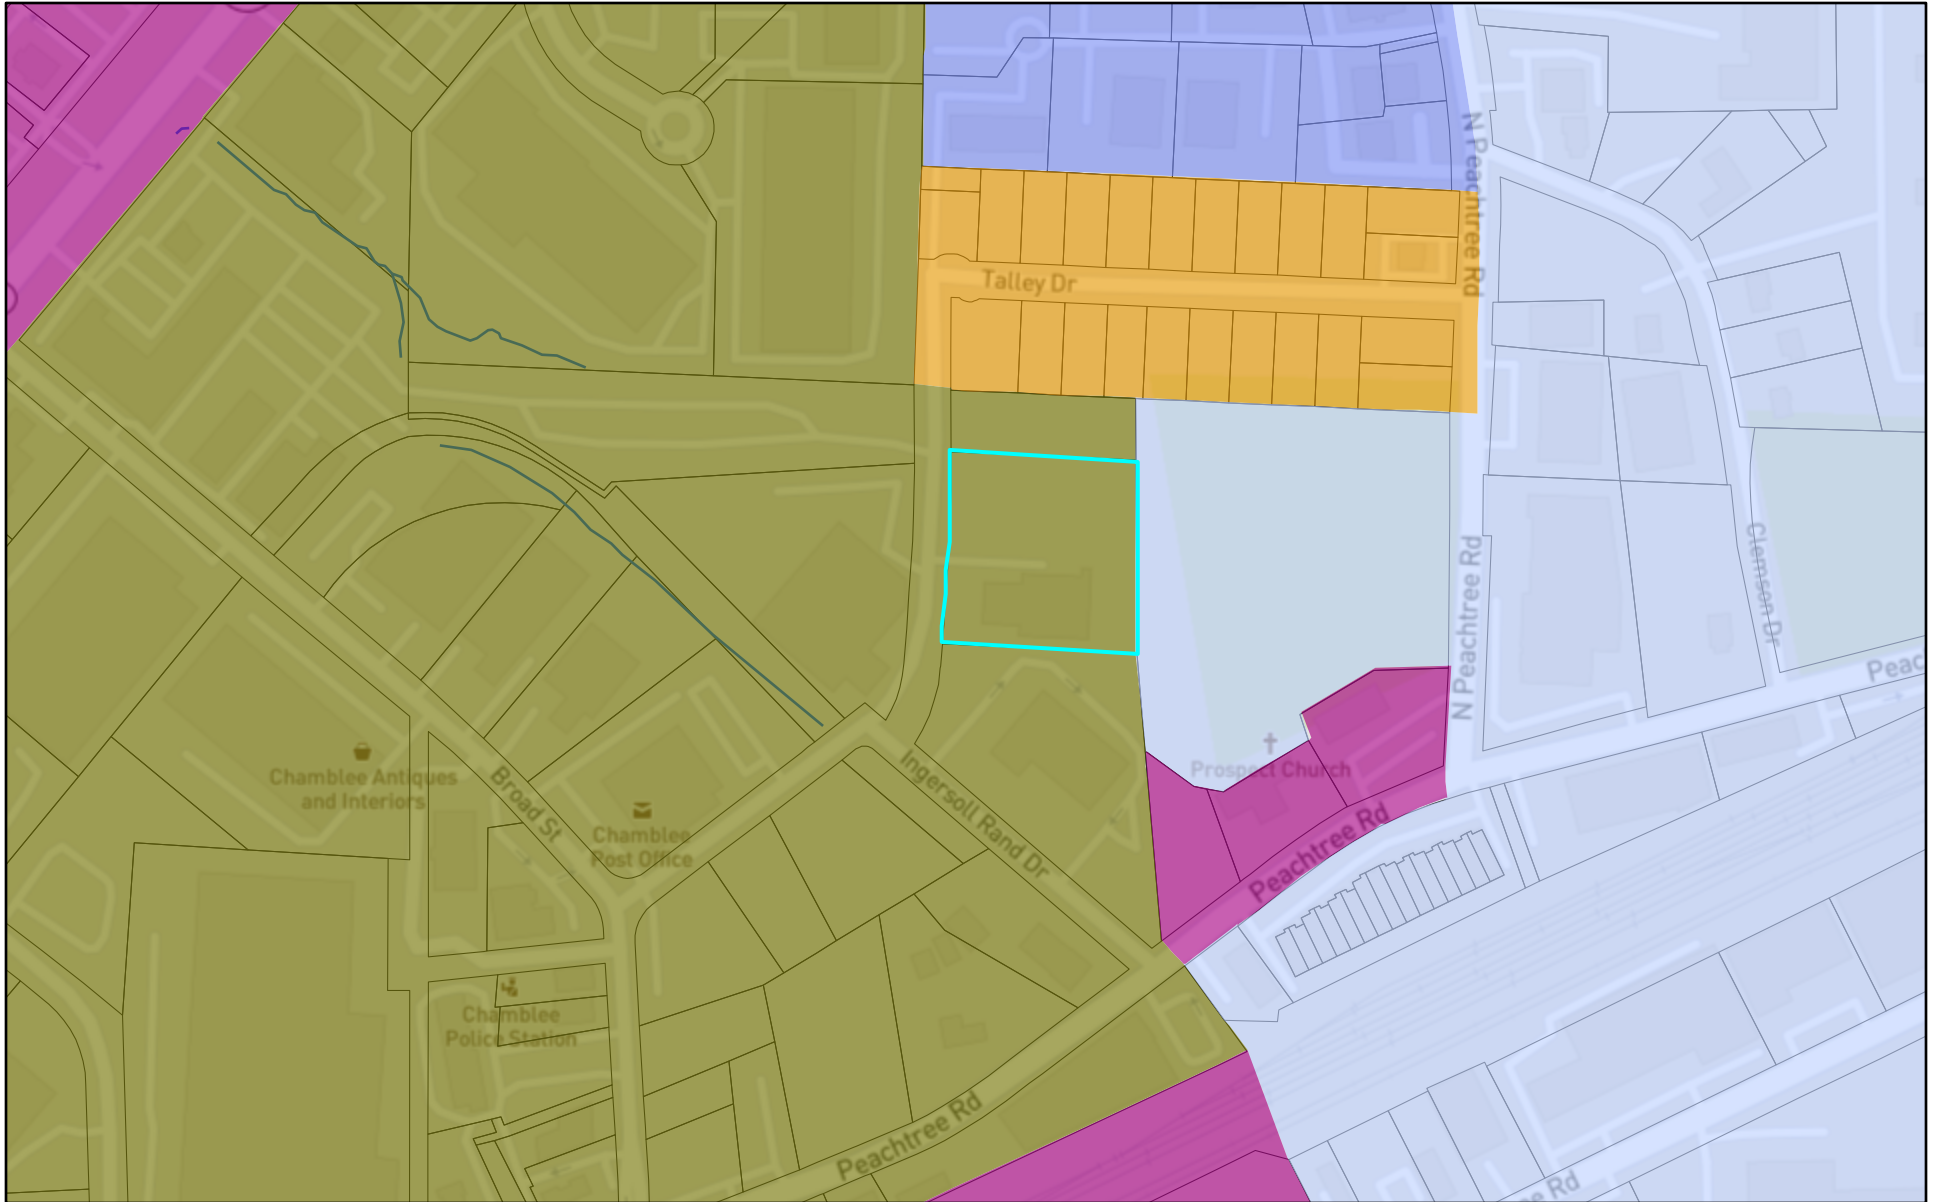

# 2197 Irvindale Dr - Location Map

5/2/2021, 1:42:24 PM

-  Rail Trail Overlay
-  Streams (DeKalb County)
-  Runway Protection Zones
-  DeKalb County Tax Parcels

© OpenStreetMap (and) contributors, CC-BY-SA

# 2197 Irvindale Dr - Zoning Map

5/2/2021, 1:43:31 PM

- Zoning Districts
- NC-2
  - I
  - IT
  - PUD
  - VC
- Streams (DeKalb County)
- DeKalb County Tax Parcels

1:4,514

© OpenStreetMap (and) contributors, CC-BY-SA

# 2197 Irvindale Dr - Aerial Map

5/2/2021, 1:44:38 PM

1:1,128

- Address
- DeKalb County Tax Parcels
- 2020 Aerial Imagery
- Red: Band\_1
- Green: Band\_2
- Blue: Band\_3

© OpenStreetMap (and) contributors, CC-BY-SA