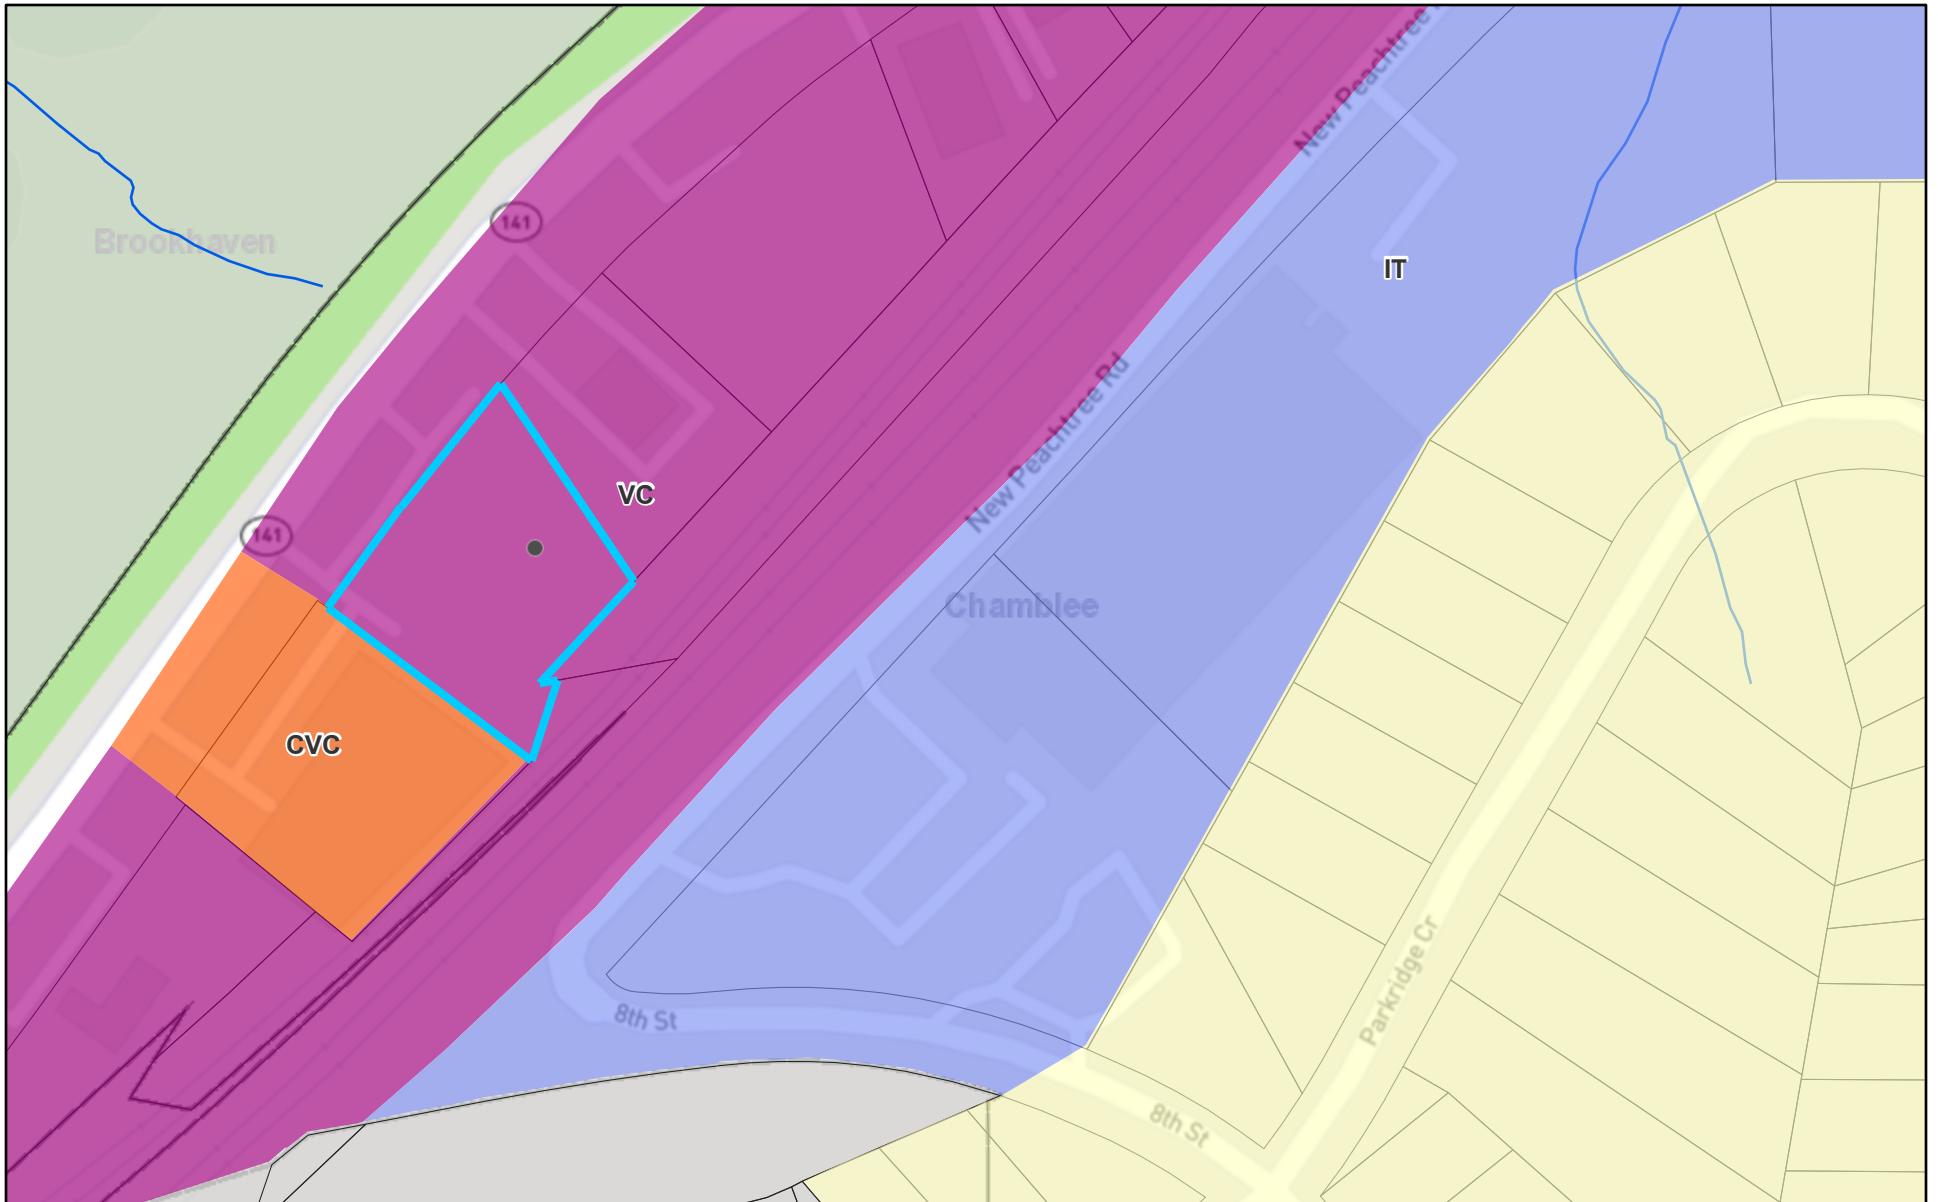

Location Map

10/22/2021, 10:26:06 AM

-  Streams (DeKalb County)
-  City Boundary

1:4,514

© OpenStreetMap (and) contributors, CC-BY-SA

Chamblee Zoning Map

10/22/2021, 10:22:44 AM

- Address IT Streams (DeKalb County)
- Zoning Districts NR-1 DeKalb County Tax Parcels
- CVC VC City Boundary

1:2,257

© OpenStreetMap (and) contributors, CC-BY-SA

Aerial Map

10/22/2021, 10:24:27 AM

- Address
- Streams (DeKalb County)
- DeKalb County Tax Parcels
- City Boundary
- 2020 Aerial Imagery
- Red: Band_1
- Green: Band_2
- Blue: Band_3

© OpenStreetMap (and) contributors, CC-BY-SA