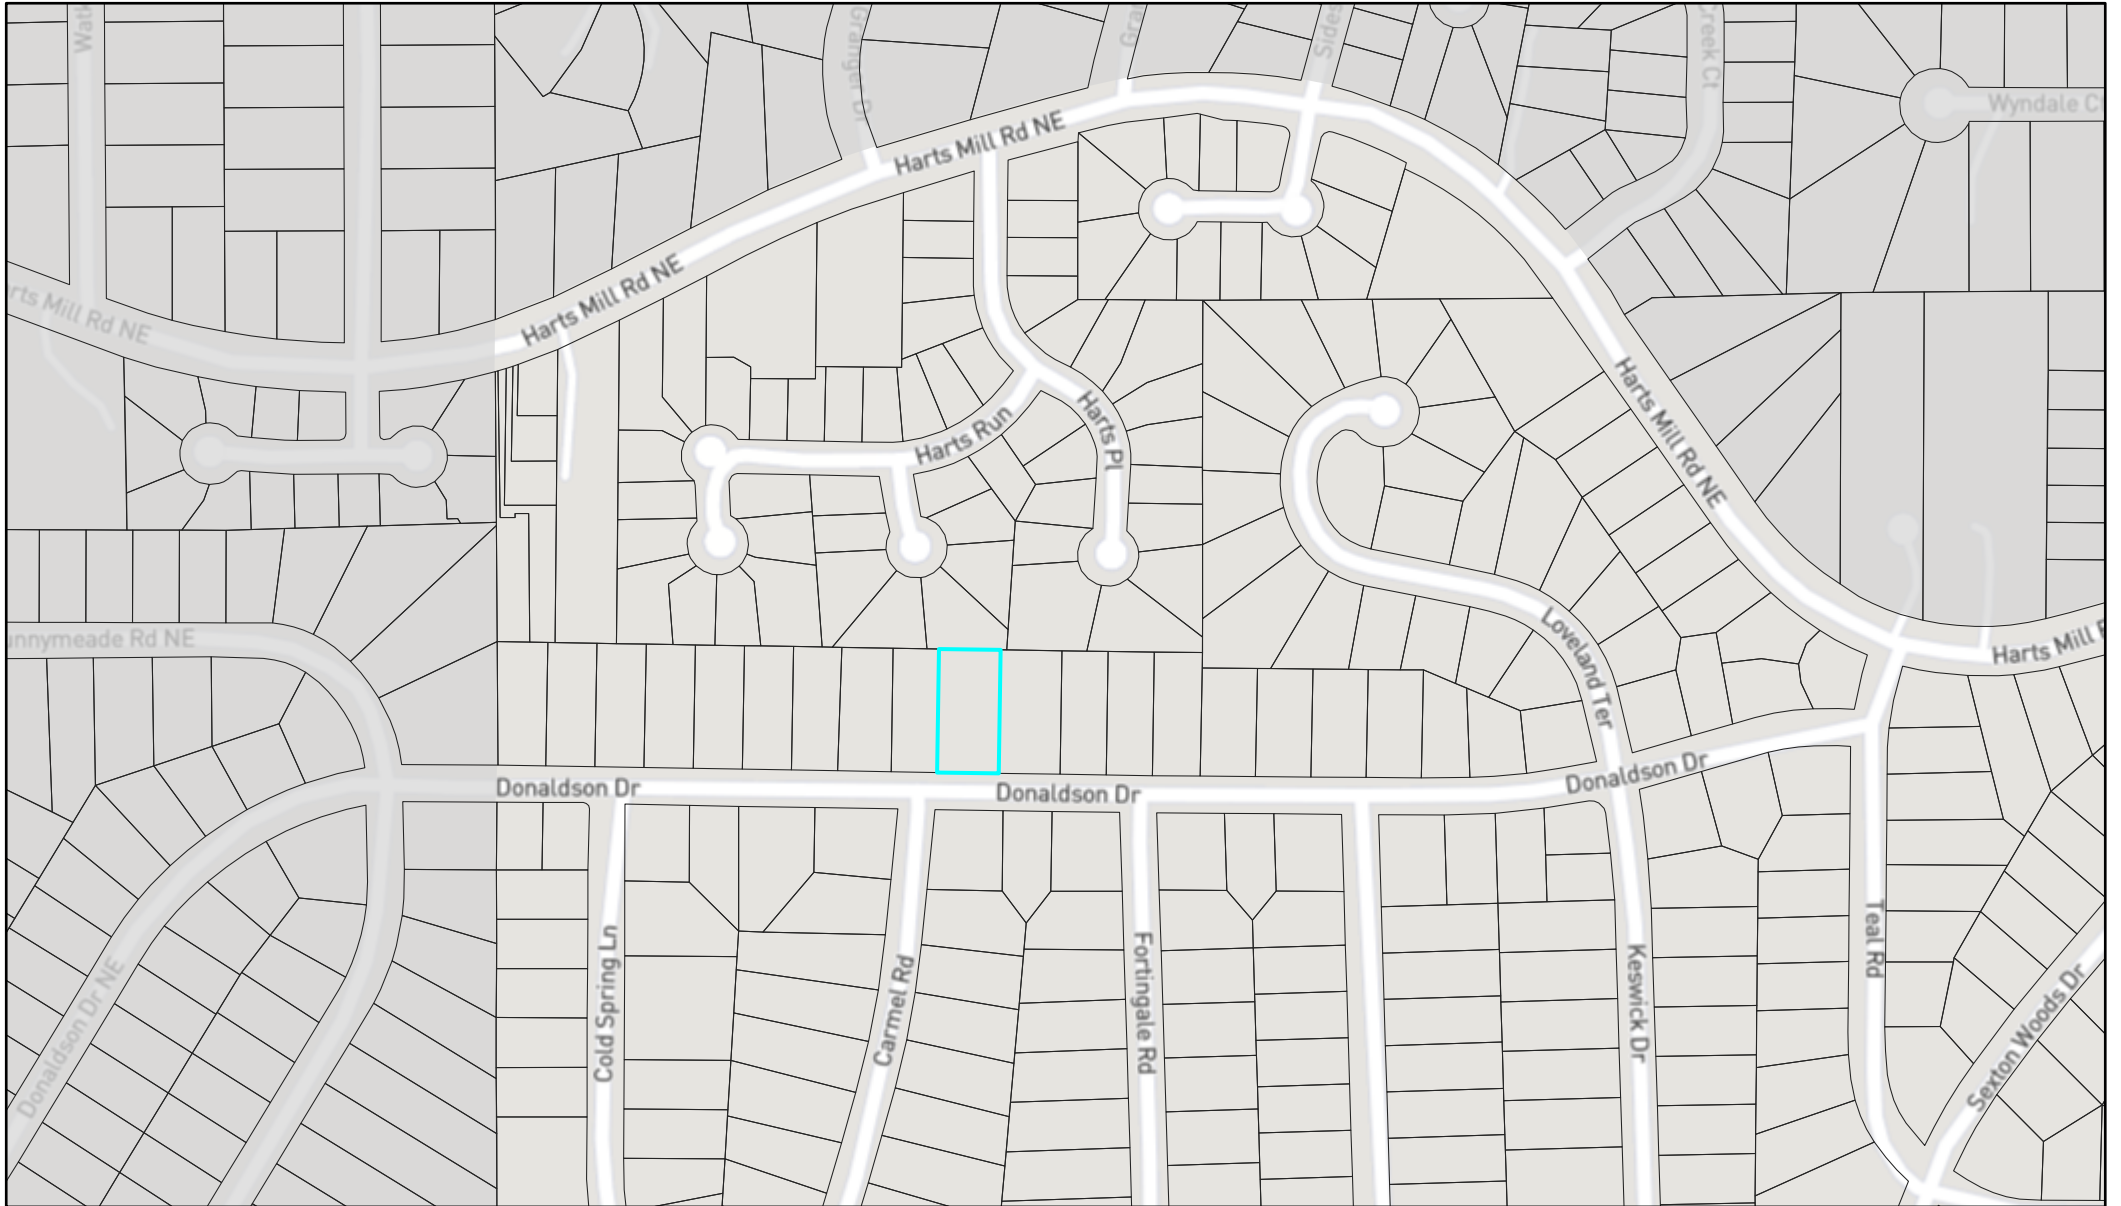

3812 Donaldson Dr - Location Map

12/14/2021, 11:56:46 PM

 DeKalb County Tax Parcels

3812 Donaldson Dr - Zoning Map

12/14/2021, 11:53:46 PM

Address  NR-2

Zoning Districts  DeKalb County Tax Parcels

 NR-1

3812 Donaldson Dr - Aerial Map

12/14/2021, 11:51:34 PM

Address
DeKalb County Tax Parcels

2020 Aerial Imagery
Red: Band_1
Green: Band_2
Blue: Band_3