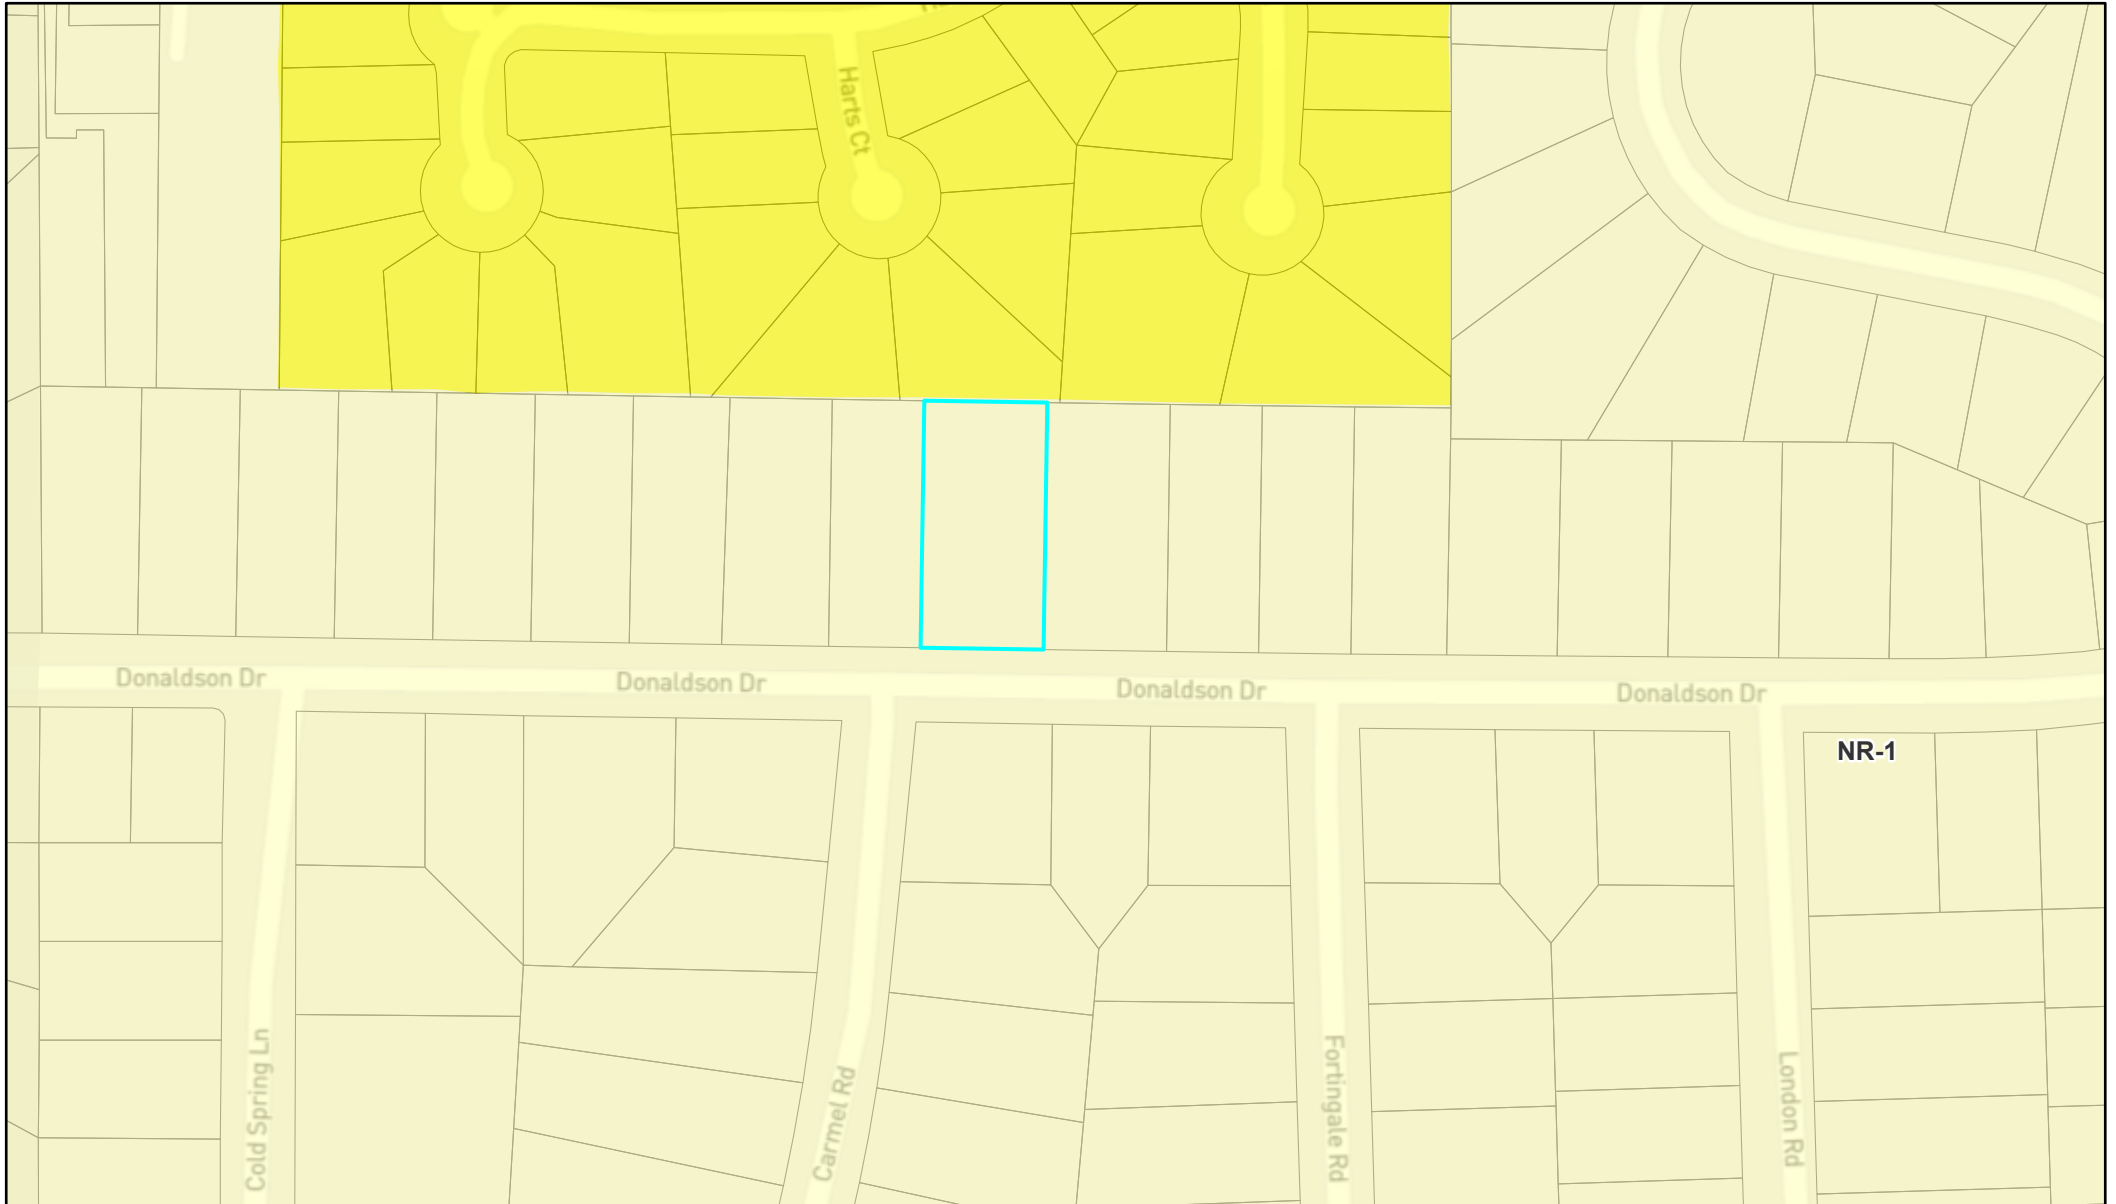

3812 Donaldson Dr - Location Map

12/14/2021, 11:56:46 PM

 DeKalb County Tax Parcels

3812 Donaldson Dr - Zoning Map

12/14/2021, 11:53:46 PM

Address  NR-2

Zoning Districts  DeKalb County Tax Parcels

 NR-1

3812 Donaldson Dr - Aerial Map

12/14/2021, 11:51:34 PM

Address
DeKalb County Tax Parcels

2020 Aerial Imagery
Red: Band_1
Green: Band_2
Blue: Band_3