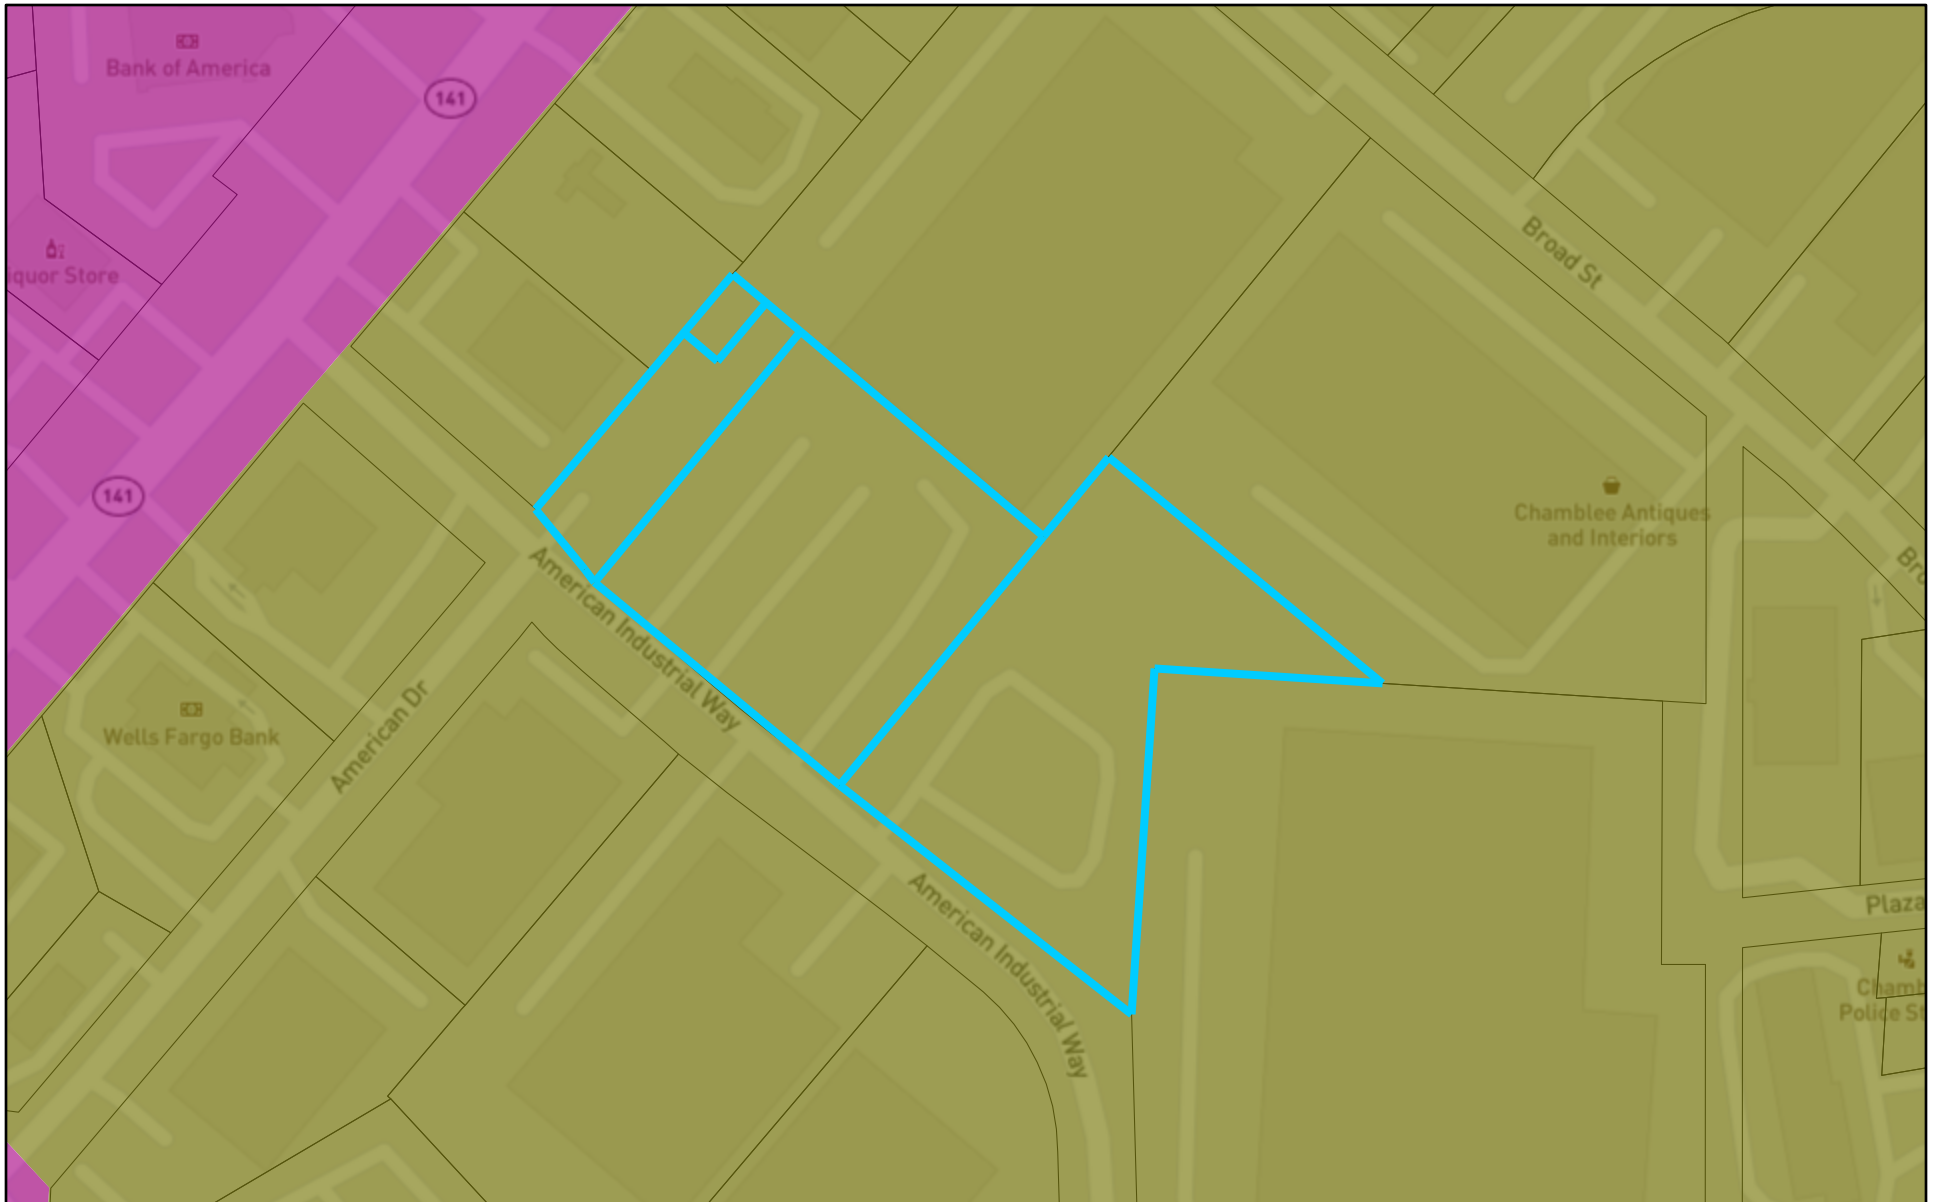

2124 American Industrial Way, et al. - Aerial

11/4/2020, 5:06:58 PM

1:2,257

Address
DeKalb County Tax Parcels

2020 Aerial Imagery
Red: Band_1
Green: Band_2
Blue: Band_3

© OpenStreetMap (and) contributors, CC-BY-SA

2124 American Industrial Way, et al. - Location

11/4/2020, 5:04:05 PM

1:2,257

Address
DeKalb County Tax Parcels

© OpenStreetMap (and) contributors, CC-BY-SA

2124 American Industrial Way, et al. - Zoning

11/4/2020, 5:04:53 PM

Address  VC

Zoning Districts  DeKalb County Tax Parcels

 PUD

1:2,257

© OpenStreetMap (and) contributors, CC-BY-SA