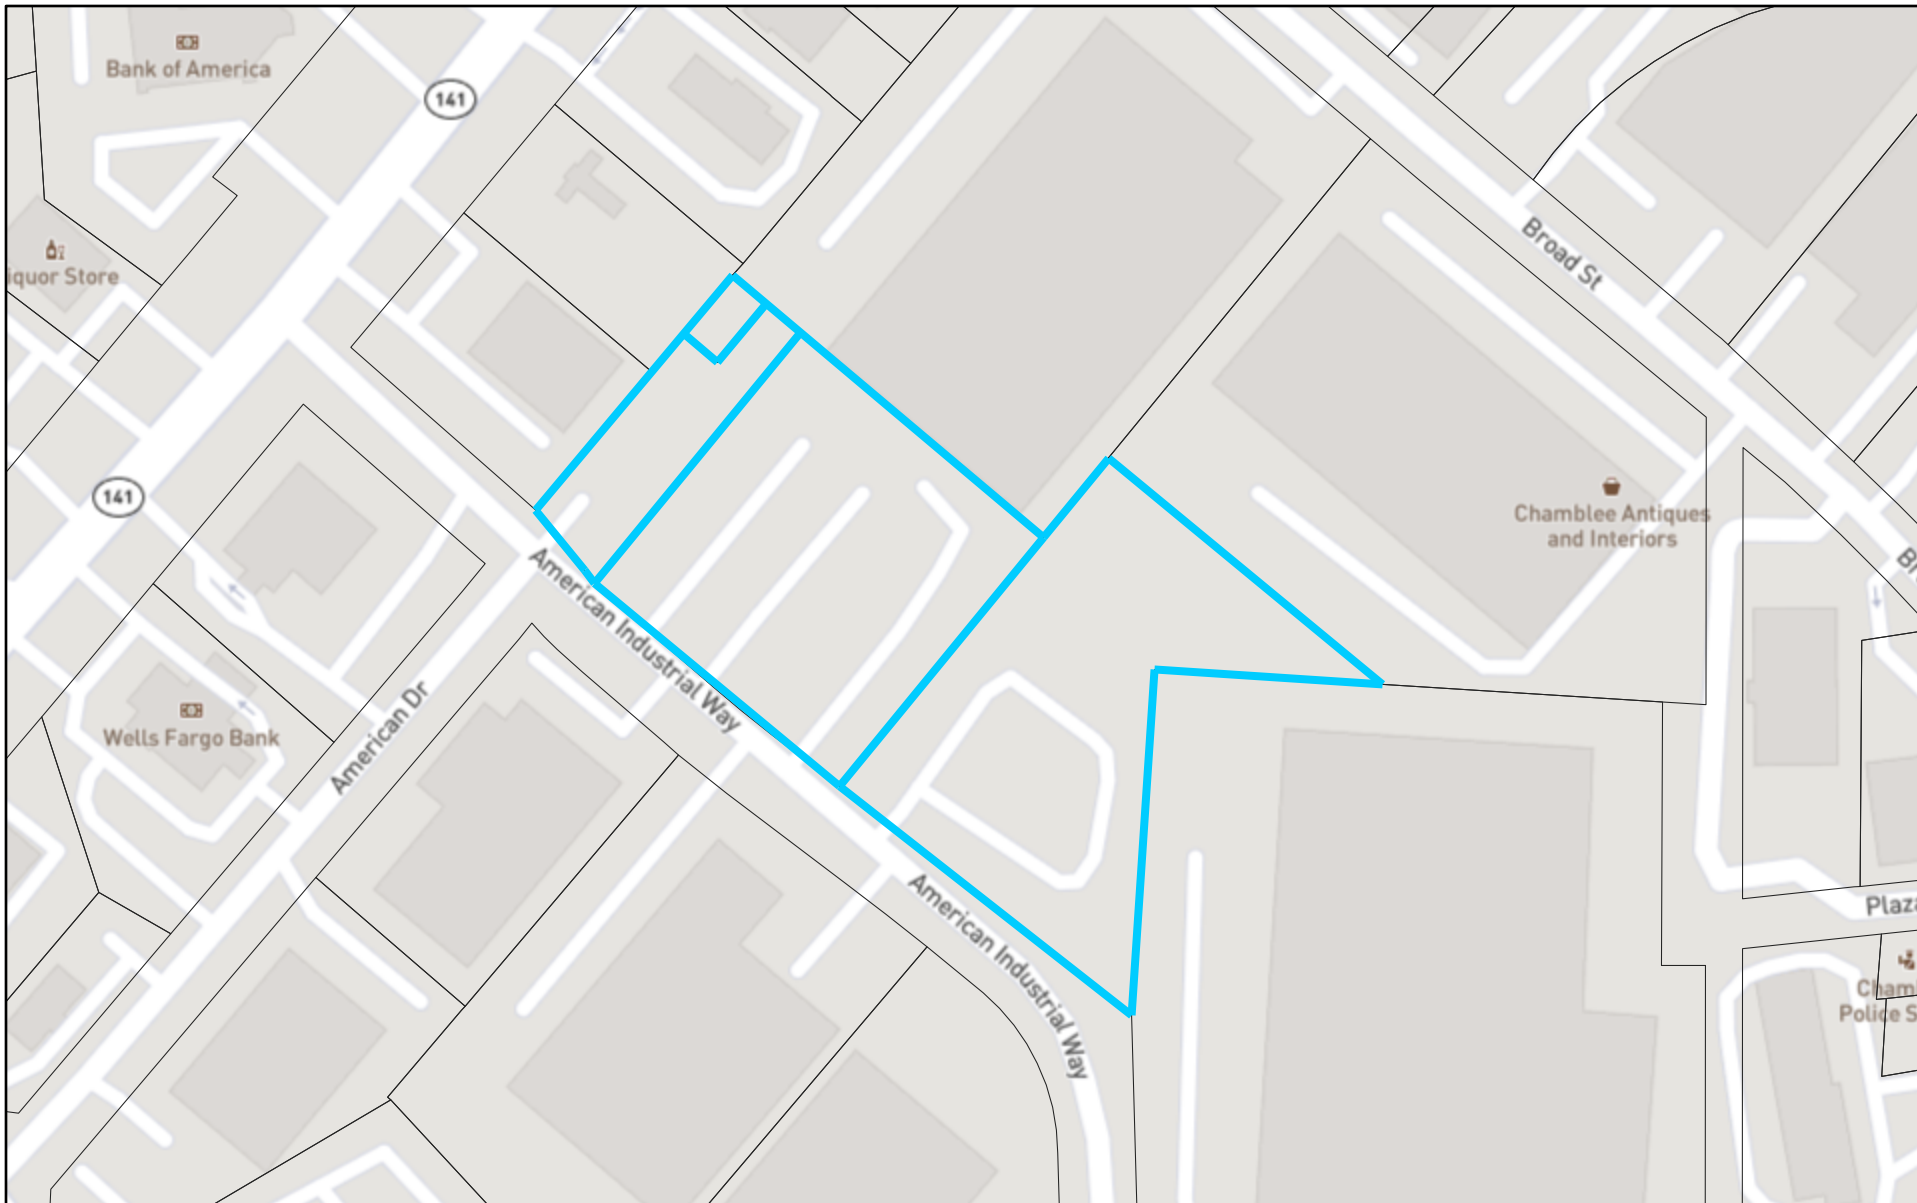

2124 American Industrial Way, et al. - Aerial

11/4/2020, 5:06:58 PM

1:2,257

Address
DeKalb County Tax Parcels

2020 Aerial Imagery
Red: Band_1
Green: Band_2
Blue: Band_3

© OpenStreetMap (and) contributors, CC-BY-SA

2124 American Industrial Way, et al. - Location

11/4/2020, 5:04:05 PM

1:2,257

Address
DeKalb County Tax Parcels

© OpenStreetMap (and) contributors, CC-BY-SA

2124 American Industrial Way, et al. - Zoning

11/4/2020, 5:04:53 PM

Address  VC

Zoning Districts  DeKalb County Tax Parcels

 PUD

1:2,257

© OpenStreetMap (and) contributors, CC-BY-SA