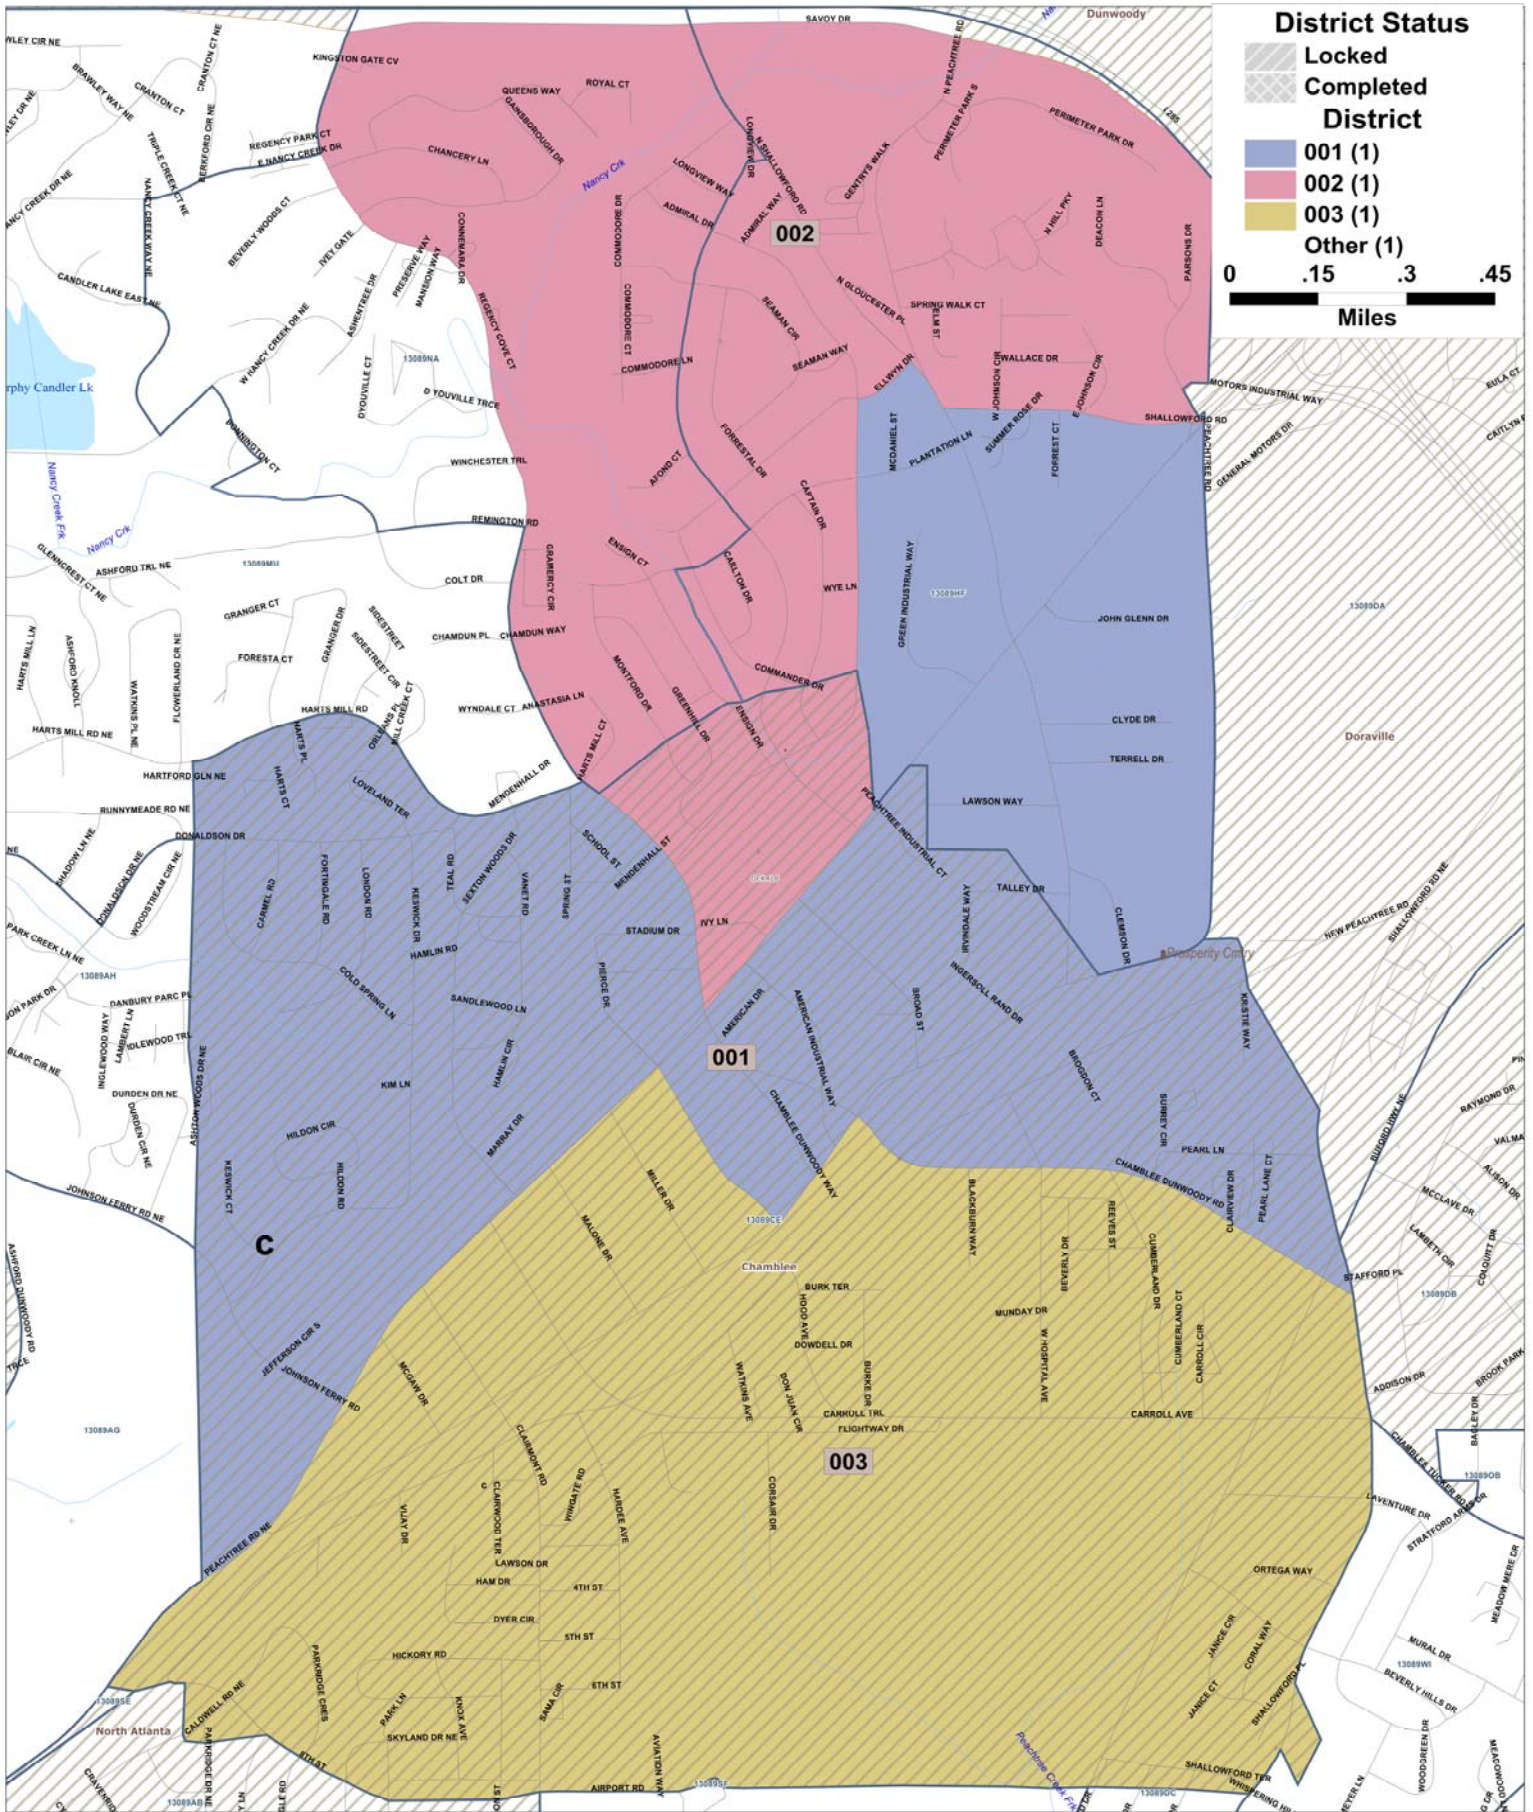

Proposed City of Chamblee Council Districts

Client: Chamblee
 Plan: chamb-prop1Tiger2010
 Type: Local

Legislative & Congressional
 Reapportionment Office

Georgia General Assembly